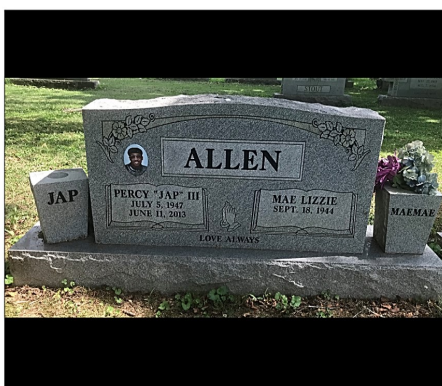

KMD604

42" x 22" x 8" Double monument with base. Includes 2 vases and a portrait