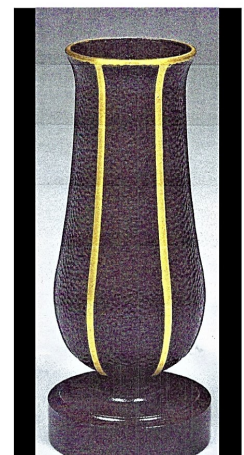

Lakewood Monuments

Bronze Single Monuments

KMF700

20" x 10" Bronze Flat monument on 24" x 14" granite
24" x 12" Bronze Flat monument on 28" x 16" granite

KMF701

20" x 10" Bronze Flat monument on 24" x 14" granite
24" x 12" Bronze Flat monument on 28" x 16" granite with portrait

KMF702

20" x 10" Bronze Flat monument on 24" x 14" granite
24" x 12" Bronze Flat monument on 28" x 16" granite with vase

KMV800

Garden style
Bronze vase

KMV801

Patrician style
Bronze vase

Bronze Single Monuments

KMF707

18" x 7" Bronze Flat monument on 20" x 10" granite
18" x 7" Bronze Companion monument on 24" x 12" granite

KMF708

18" x 7" Bronze Flat monument on 20" x 10" granite
18" x 7" Bronze Companion monument on 24" x 12" granite with vase