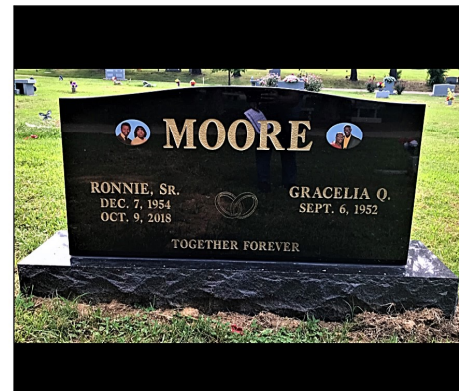

18" x 18" x 4" Upright monument with base. Includes vase and portrait

Double Monuments

KMD300

42" x 22" x 6" Double monument with base

KMD301

42" x 22" x 6" Double monument with base. Includes 2 vases

KMD302

[2] 18" x 18" x 4" Upright monuments with Base. Includes vase

KMD303

42" x 22" x 6" Double black monument with base. Includes 2 portraits

KMD304

42" x 22" x 6" Double monument with base. Includes 2 vases and a portrait