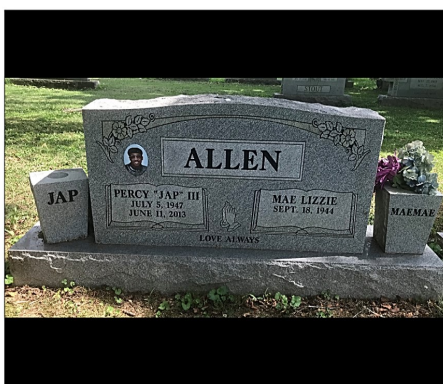

KMD304

42" x 22" x 6" Double monument with base. Includes 2 vases and a portrait