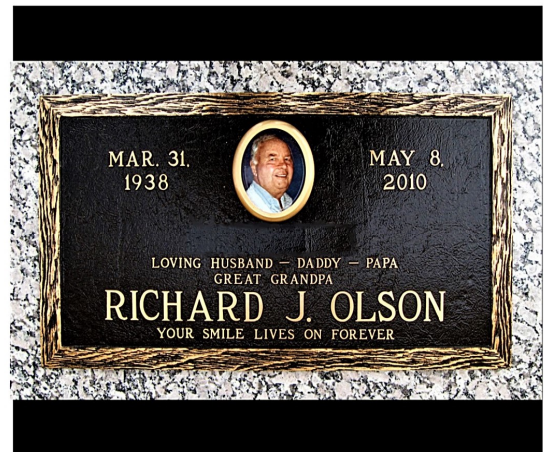

Lakewood Monuments

Bronze Single Monuments

KMF700

20" x 10" Bronze Flat monument on 24" x 14" granite
24" x 12" Bronze Flat monument on 28" x 16" granite

KMF701

20" x 10" Bronze Flat monument on 24" x 14" granite
24" x 12" Bronze Flat monument on 28" x 16" granite with portrait